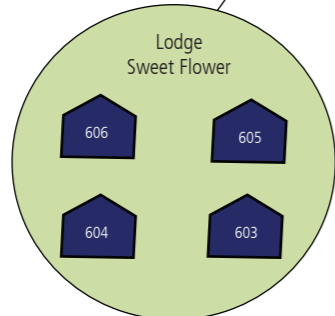

Camping Utah Beach

- Emplacement Premium / PremiumAccommodation
- Emplacement Séjour / Nature Accommodation
- Emplacement Résident / Leisure Accommodation
- Coco Sweet (Randonneur / Backpacker)
- Sweet Flower
- Mobil Home Confort+ 27m²
- Mobil Home Confort+ 35m²
- Mobil Home PMR (handicapé)
- Chalet Confort+ 35m²
- Chalet Premium 35m²
- Chalet Confort+ 27m²
- Tente / Tent FreeFlower
- Cabane Camp'Etoile